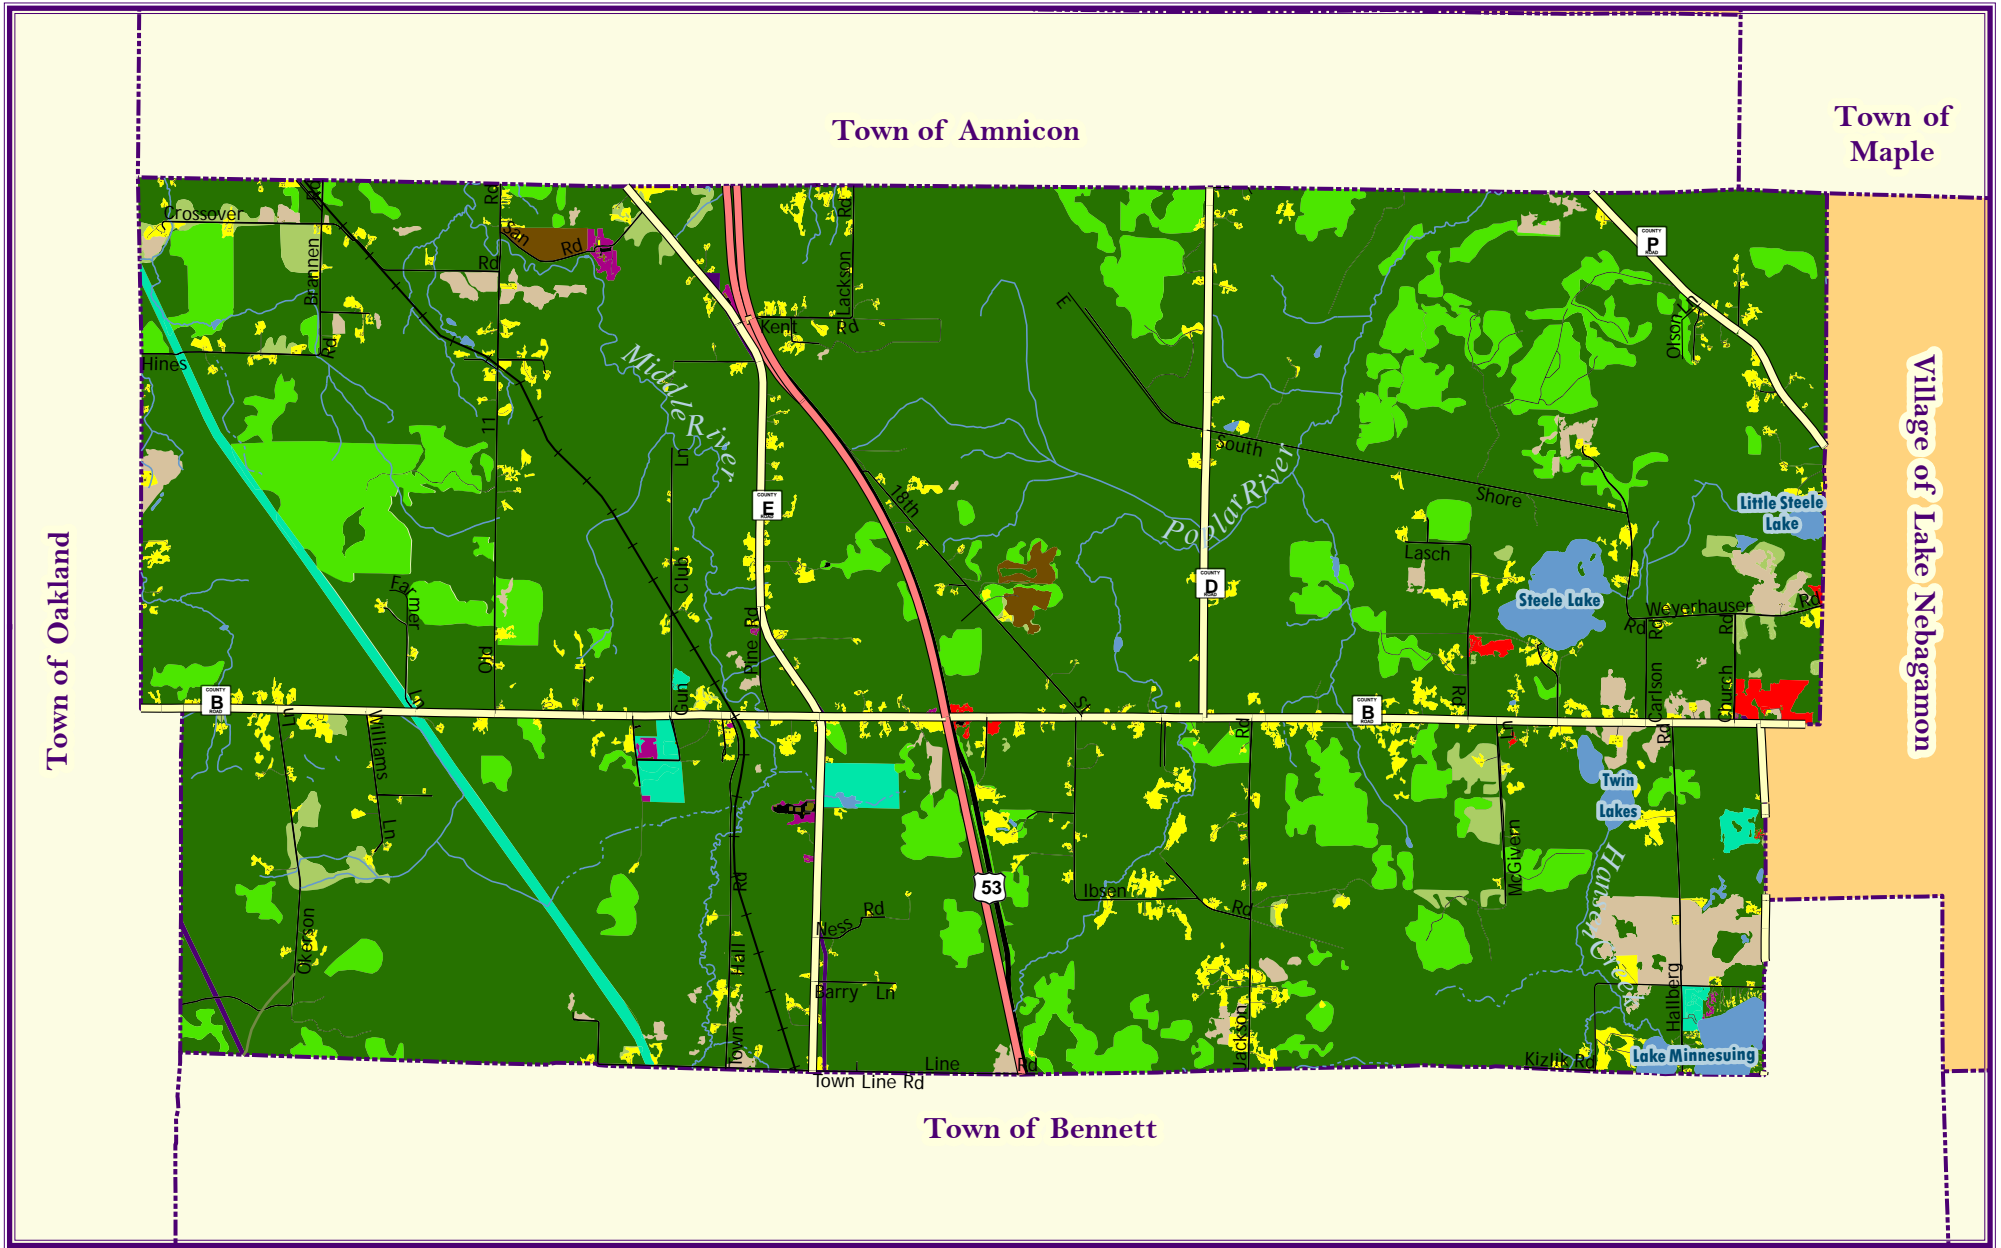

# Town of Hawthorne

Map 8.3 - Existing Land Use  
Rough Draft 1/23/09

### Political Boundaries

Municipal Boundary

### Existing Land Use

- Agriculture
- Commercial
- Extraction
- Government/Institutional
- Lake/River
- Industrial

Forest - Harvested

- Forest
- Outdoor Recreation
- Residential
- Structure

Transitional Lands

- Transportation
- Utilities